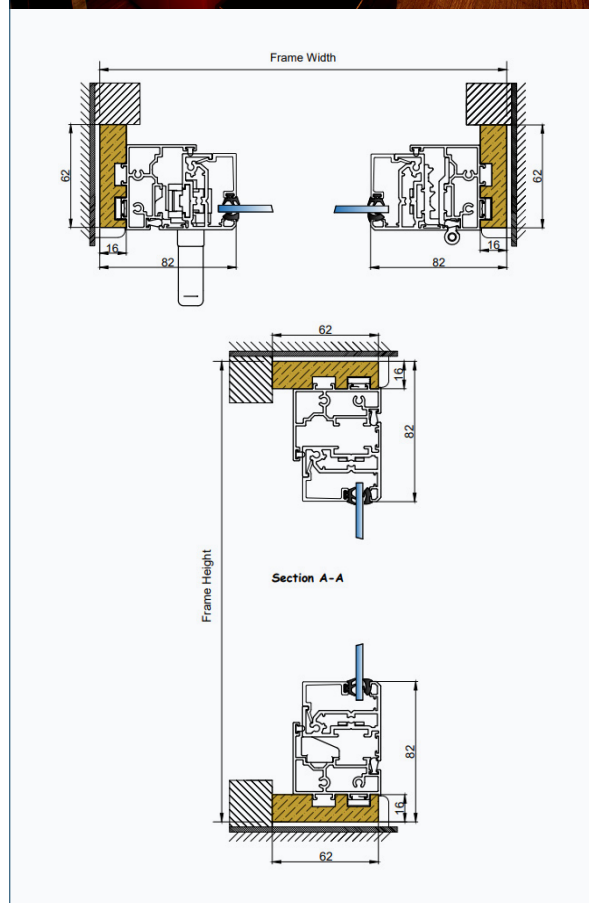

# Hinged Unit (HU).

With 60mm sightlines and no transoms or mullions, our hinged units offer an unobstructed view beyond the window. The unit features single handle operation and multi-point locking. Side and base opening also available.

## Features

- Slim, unobtrusive aluminium profile
- Easy opening due to internal gearing
- Multi-point locking for enhanced security
- Improved noise and thermal installation
- Suitable to have bevelled timber subframe to fix into bays/splayed reveals
- Can be coupled or stacked with other traditional units in the range to treat large areas of glazing or long runs of windows
- Can be supplied with restrictors

## Specification

- Glazing options: 4mm in our Classic range
- Glazing options: 6mm – 10.8mm in our Enhanced range
- 28mm DGU also available as part of our Enhanced range
- Choice of timber subframes
- Pre-drilled and countersunk for face fix and reveal fix through timber. Reveal fix through aluminum is self-drilled
- Q-Lon seal to front, woolpile seal to back
- Gasket colour – white as standard, black also available upon request
- PVCu trims supplied for the face of the units to create a neat, clean finish
- Standard colour 9003 Satin White

## HU

MAX WIDTH  
1,571 mm  
MAX HEIGHT  
3,071 mm